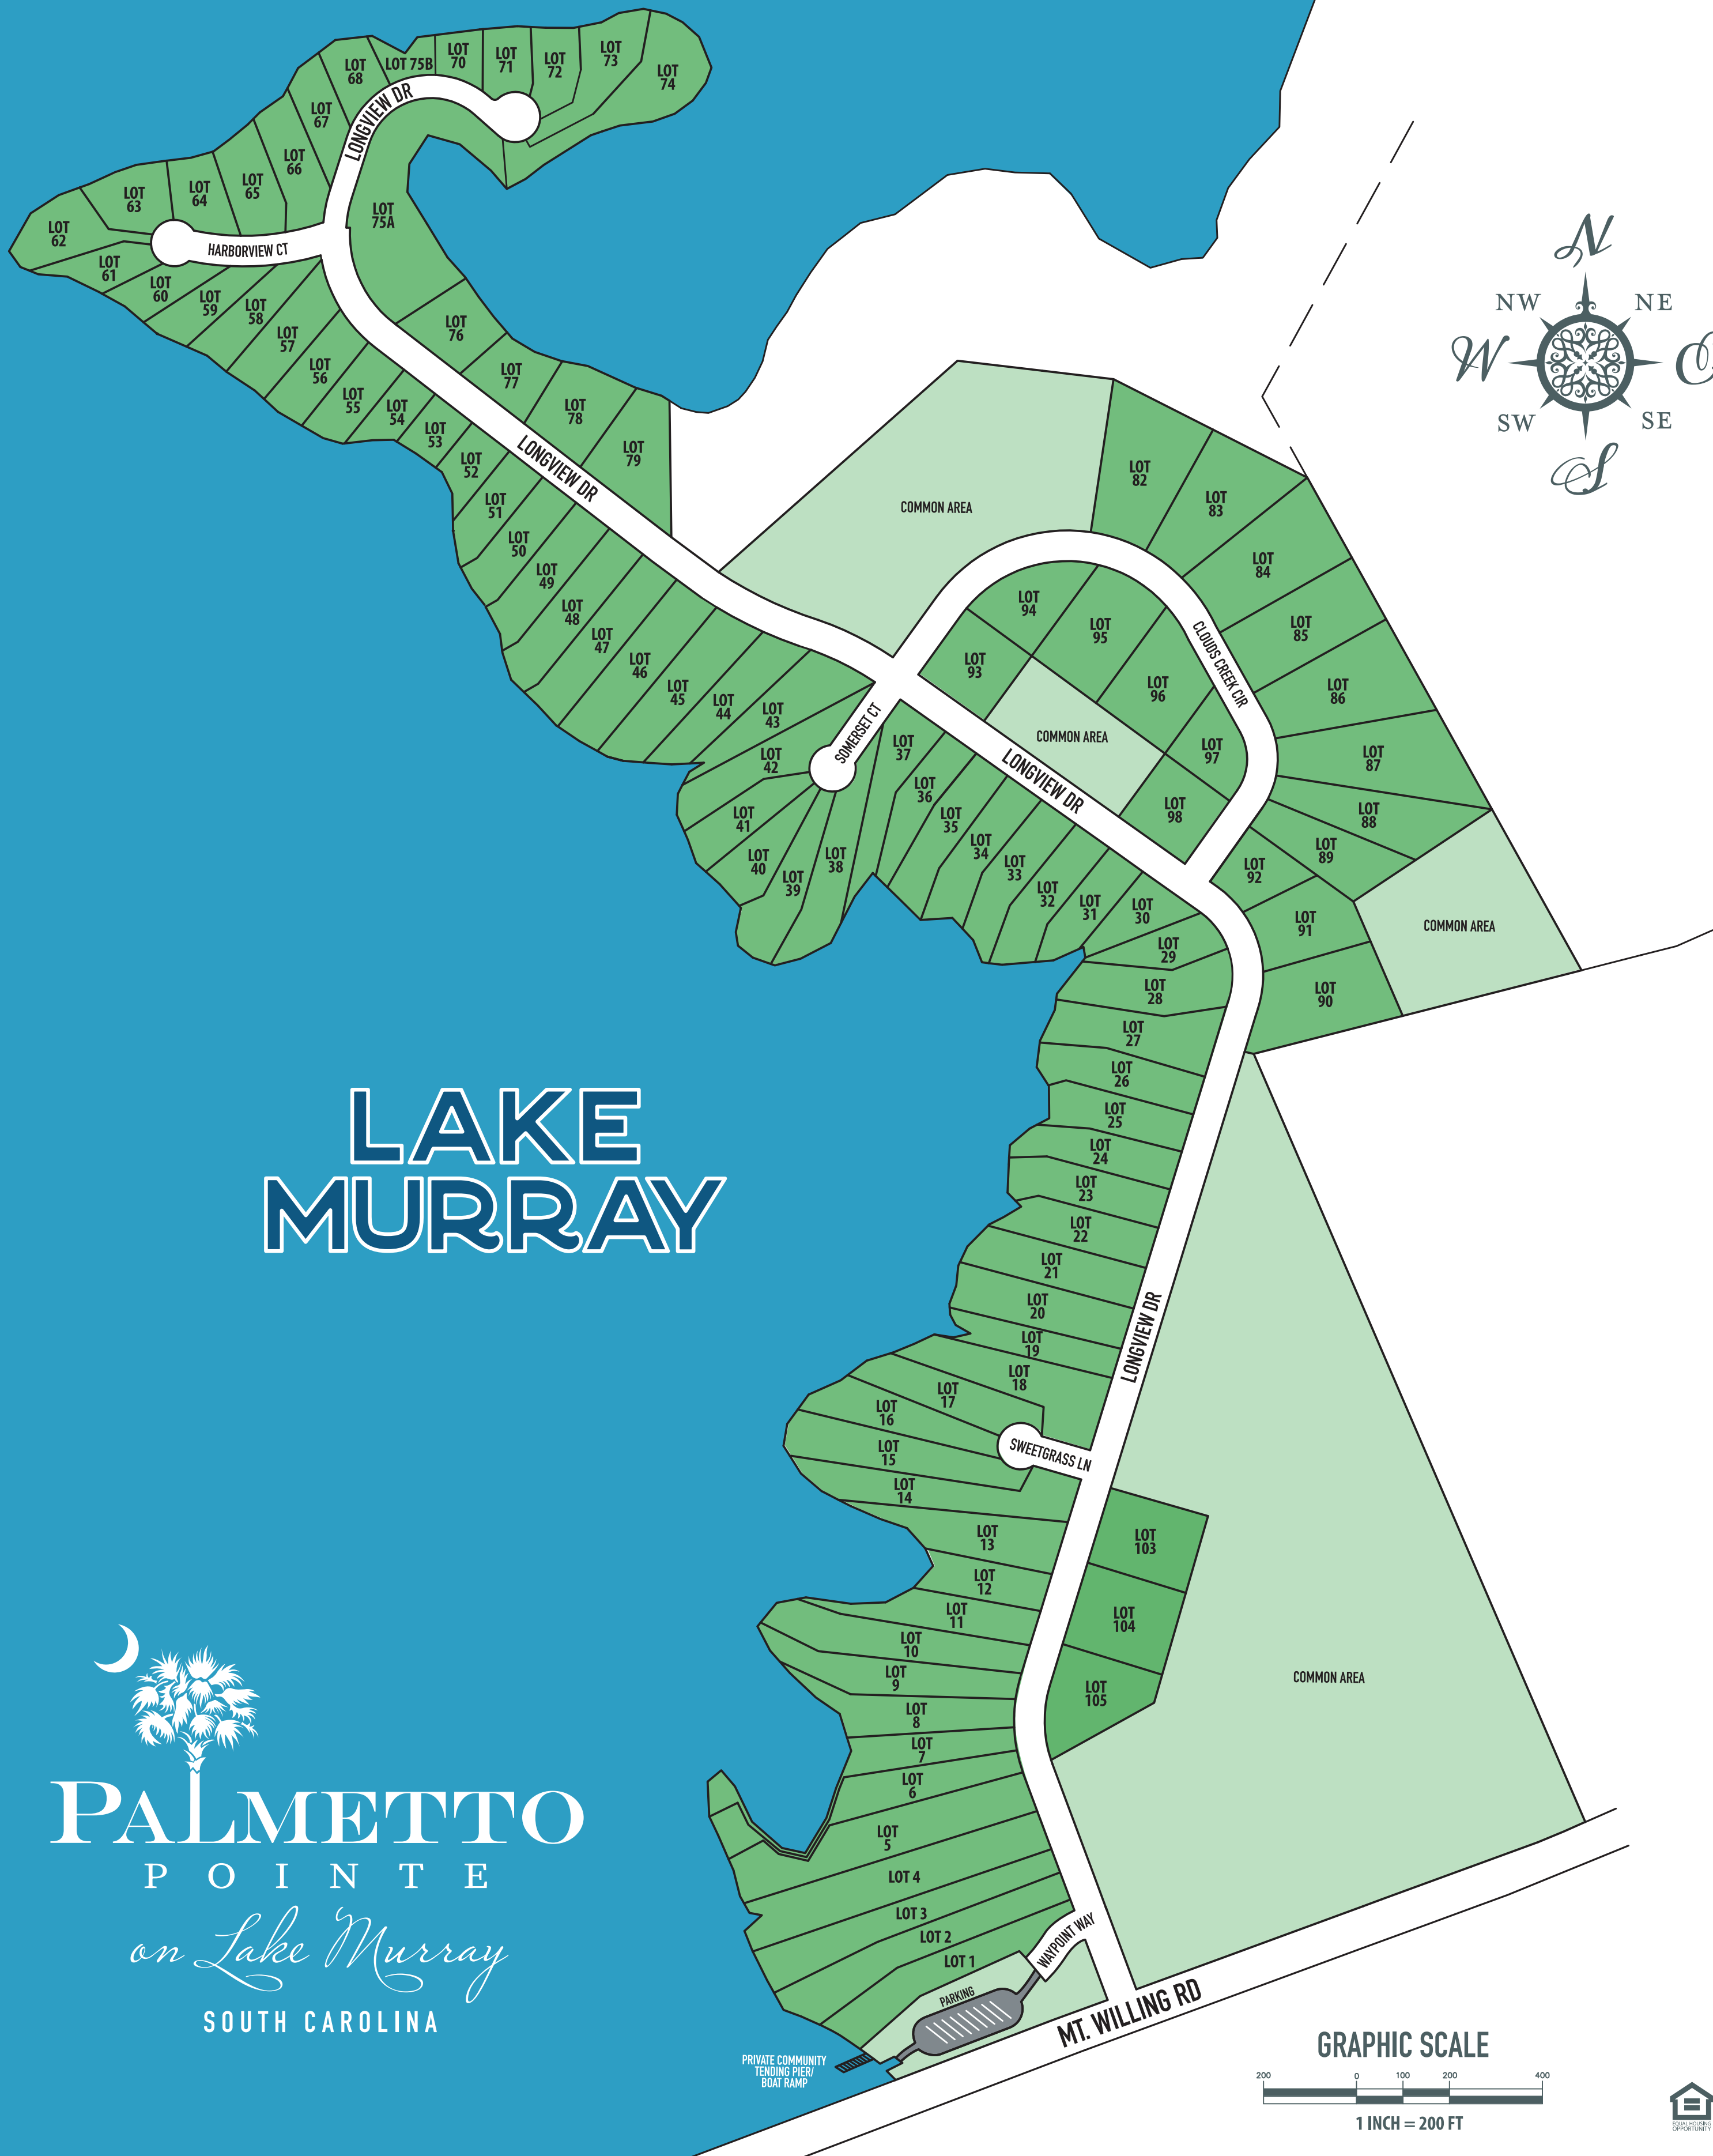

PALMETTO POINTE ON LAKE MURRAY

PALMETTO
P O I N T E
on Lake Murray
SOUTH CAROLINA

PRIVATE COMMUNITY
TENDING PIER
BOAT RAMP